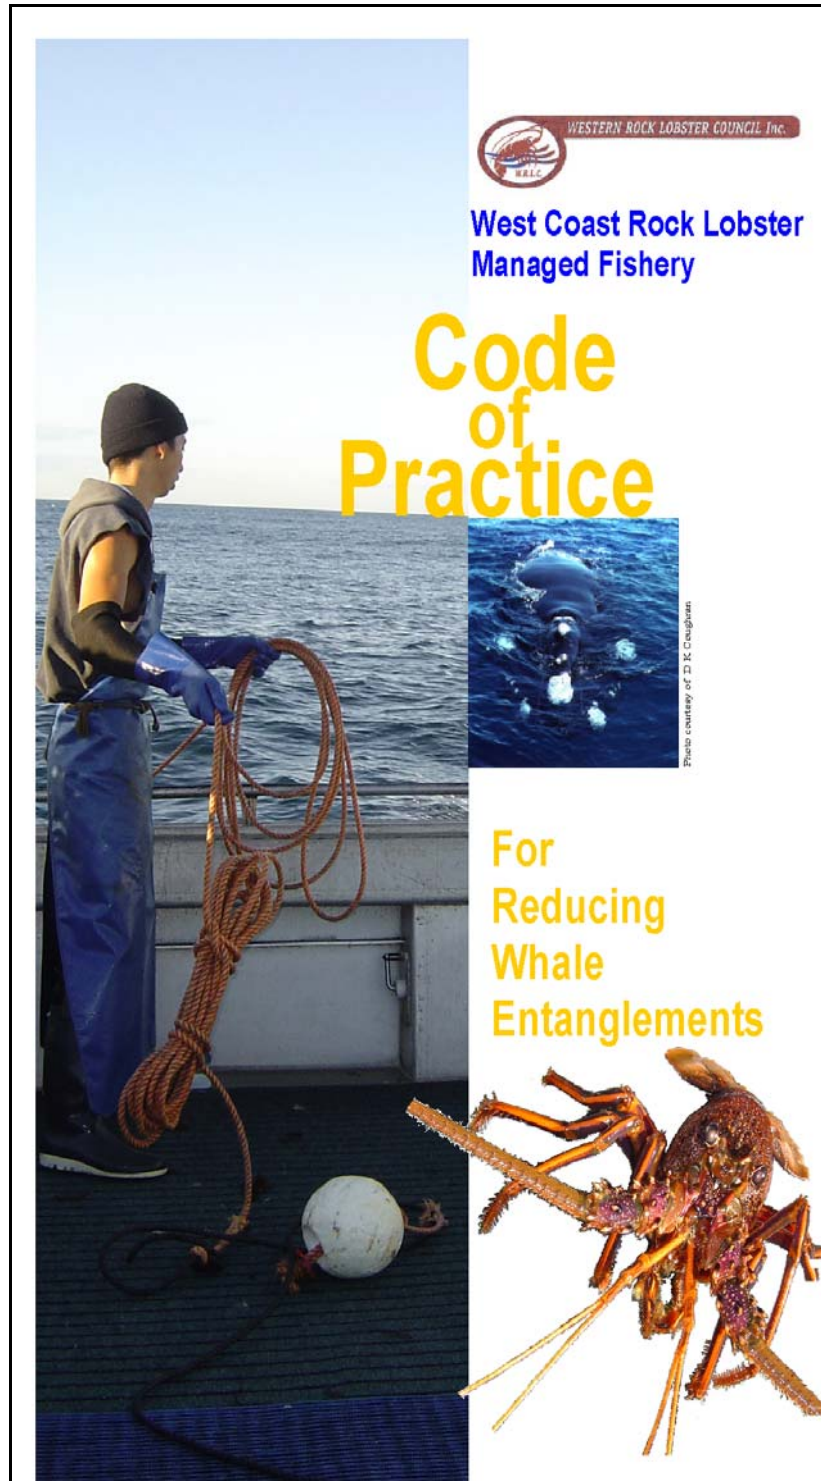

SMARTER FISHING FOR INDUSTRY

Removing Bait Box bands to save seals and other marine wildlife from entanglement

SEA NET

SMARTER FISHING FOR INDUSTRY

Tori Line on the back of a long-liner boat—saves seabirds by deterring them from diving on the baited hooks.

SEANET

SMARTER FISHING FOR INDUSTRY

**Deep Setting Technique for
longlines to avoid marine turtles
and other non-target species**

SEA NET

SMARTER FISHING FOR INDUSTRY

Fishbox – allows bycatch escape trawl nets

SEA NET

SMARTER FISHING FOR INDUSTRY

Squaremesh Panel allowing small fish to escape

SEANET

SMARTER FISHING FOR INDUSTRY

One of numerous Codes of Practice developed by industry with SeaNet assistance