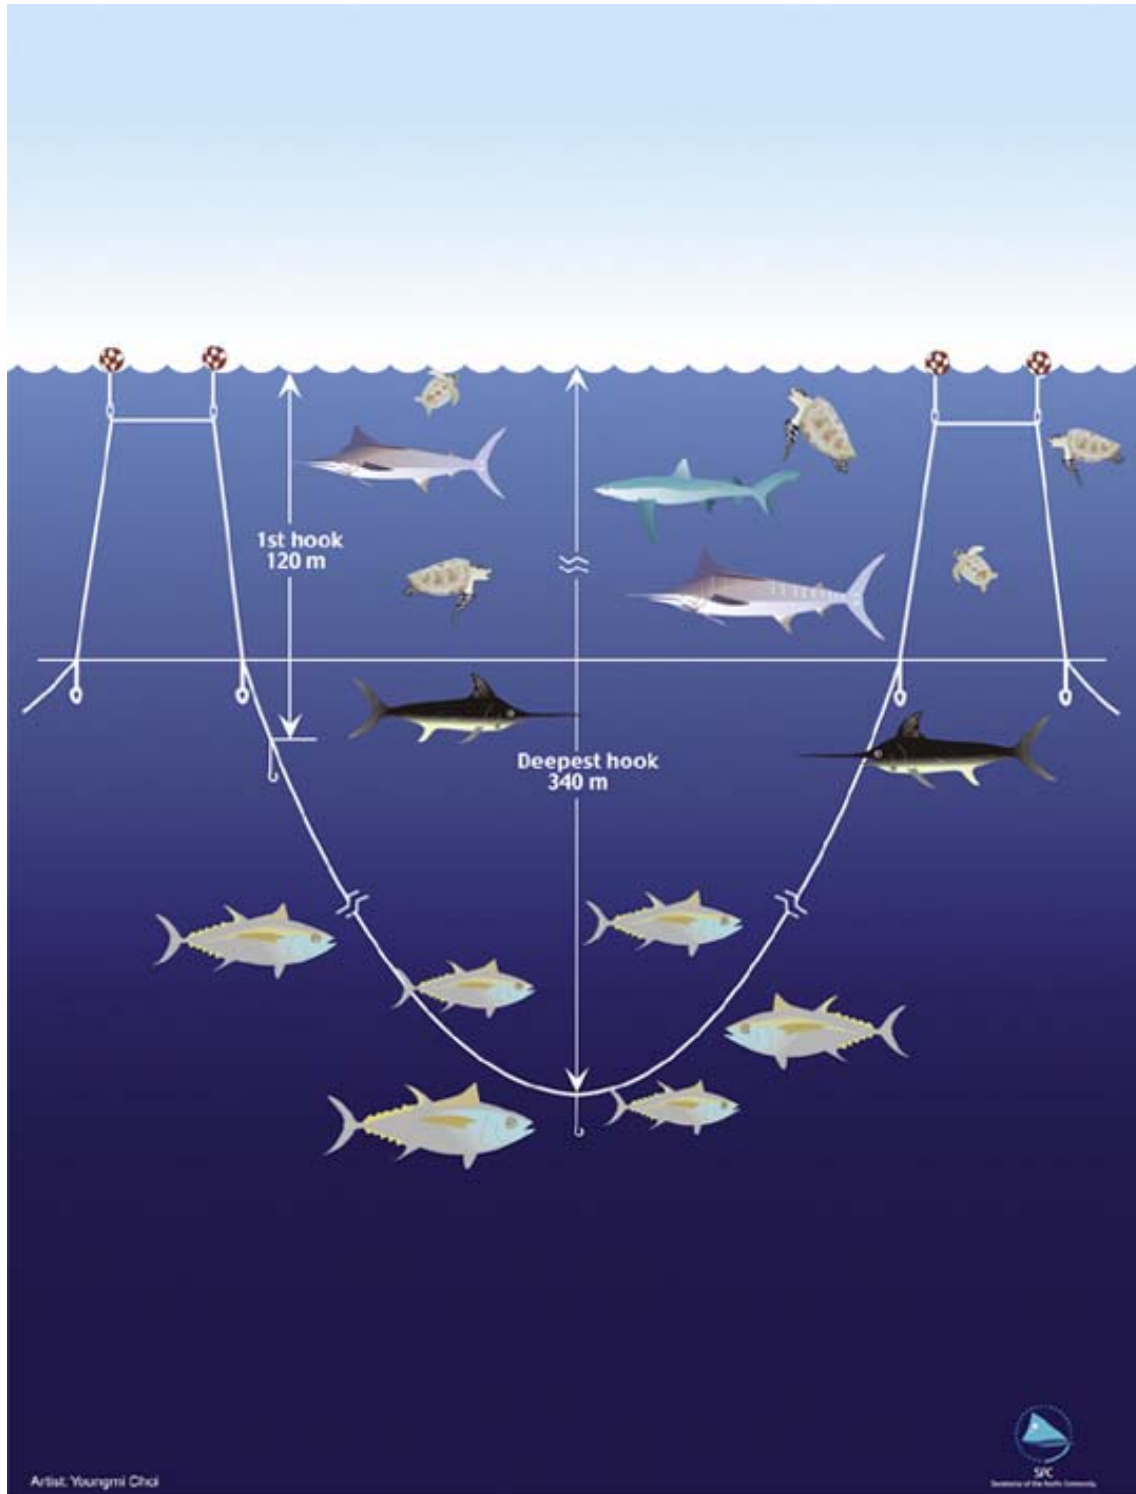

SMARTER FISHING FOR INDUSTRY

Removing Bait Box bands to save seals and other marine wildlife from entanglement

SEA NET

SMARTER FISHING FOR INDUSTRY

Tori Line on the back of a long-liner boat—saves seabirds by deterring them from diving on the baited hooks.

SEANET

SMARTER FISHING FOR INDUSTRY

**Deep Setting Technique for
longlines to avoid marine turtles
and other non-target species**

SEA NET

SMARTER FISHING FOR INDUSTRY

Fishbox – allows bycatch escape trawl nets

SEA NET

SMARTER FISHING FOR INDUSTRY

Squaremesh Panel allowing small fish to escape

SEANET

SMARTER FISHING FOR INDUSTRY

One of numerous Codes of Practice developed by industry with SeaNet assistance