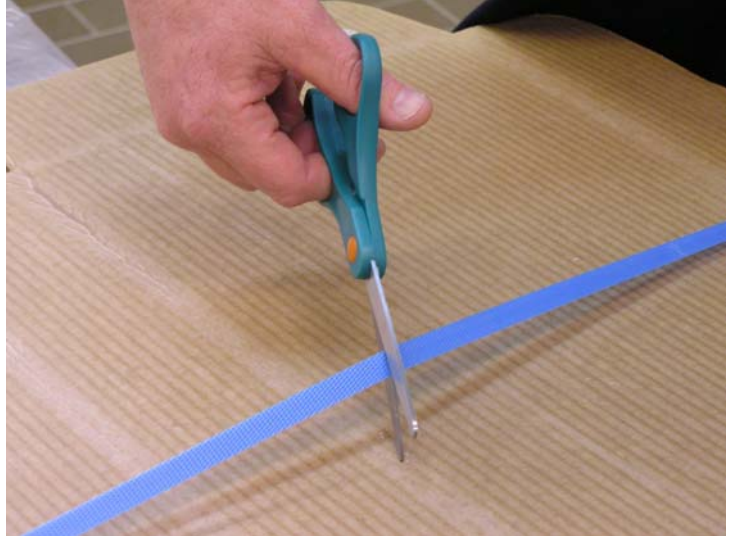

SMARTER FISHING FOR INDUSTRY

Removing Bait Box bands to save seals and other marine wildlife from entanglement

SEA NET

SMARTER FISHING FOR INDUSTRY

Tori Line on the back of a long-liner boat—saves seabirds by deterring them from diving on the baited hooks.

SEANET

SMARTER FISHING FOR INDUSTRY

**Deep Setting Technique for
longlines to avoid marine turtles
and other non-target species**

SEA NET

SMARTER FISHING FOR INDUSTRY

Fishbox – allows bycatch escape trawl nets

SEA NET

SMARTER FISHING FOR INDUSTRY

Squaremesh Panel allowing small fish to escape

SEANET

SMARTER FISHING FOR INDUSTRY

One of numerous Codes of Practice developed by industry with SeaNet assistance