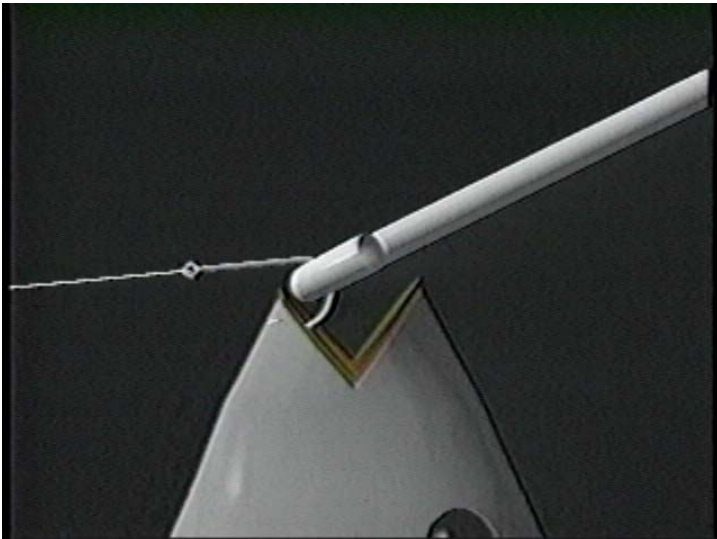

SMARTER FISHING FOR INDUSTRY

Removing Bait Box bands to save seals and other marine wildlife from entanglement

SEA NET

SMARTER FISHING FOR INDUSTRY

Tori Line on the back of a long-liner boat—saves seabirds by deterring them from diving on the baited hooks.

SEANET

SMARTER FISHING FOR INDUSTRY

**Deep Setting Technique for
longlines to avoid marine turtles
and other non-target species**

SEA NET

SMARTER FISHING FOR INDUSTRY

Fishbox – allows bycatch escape trawl nets

SEA NET

SMARTER FISHING FOR INDUSTRY

Squaremesh Panel allowing small fish to escape

SEANET

SMARTER FISHING FOR INDUSTRY

One of numerous Codes of Practice developed by industry with SeaNet assistance